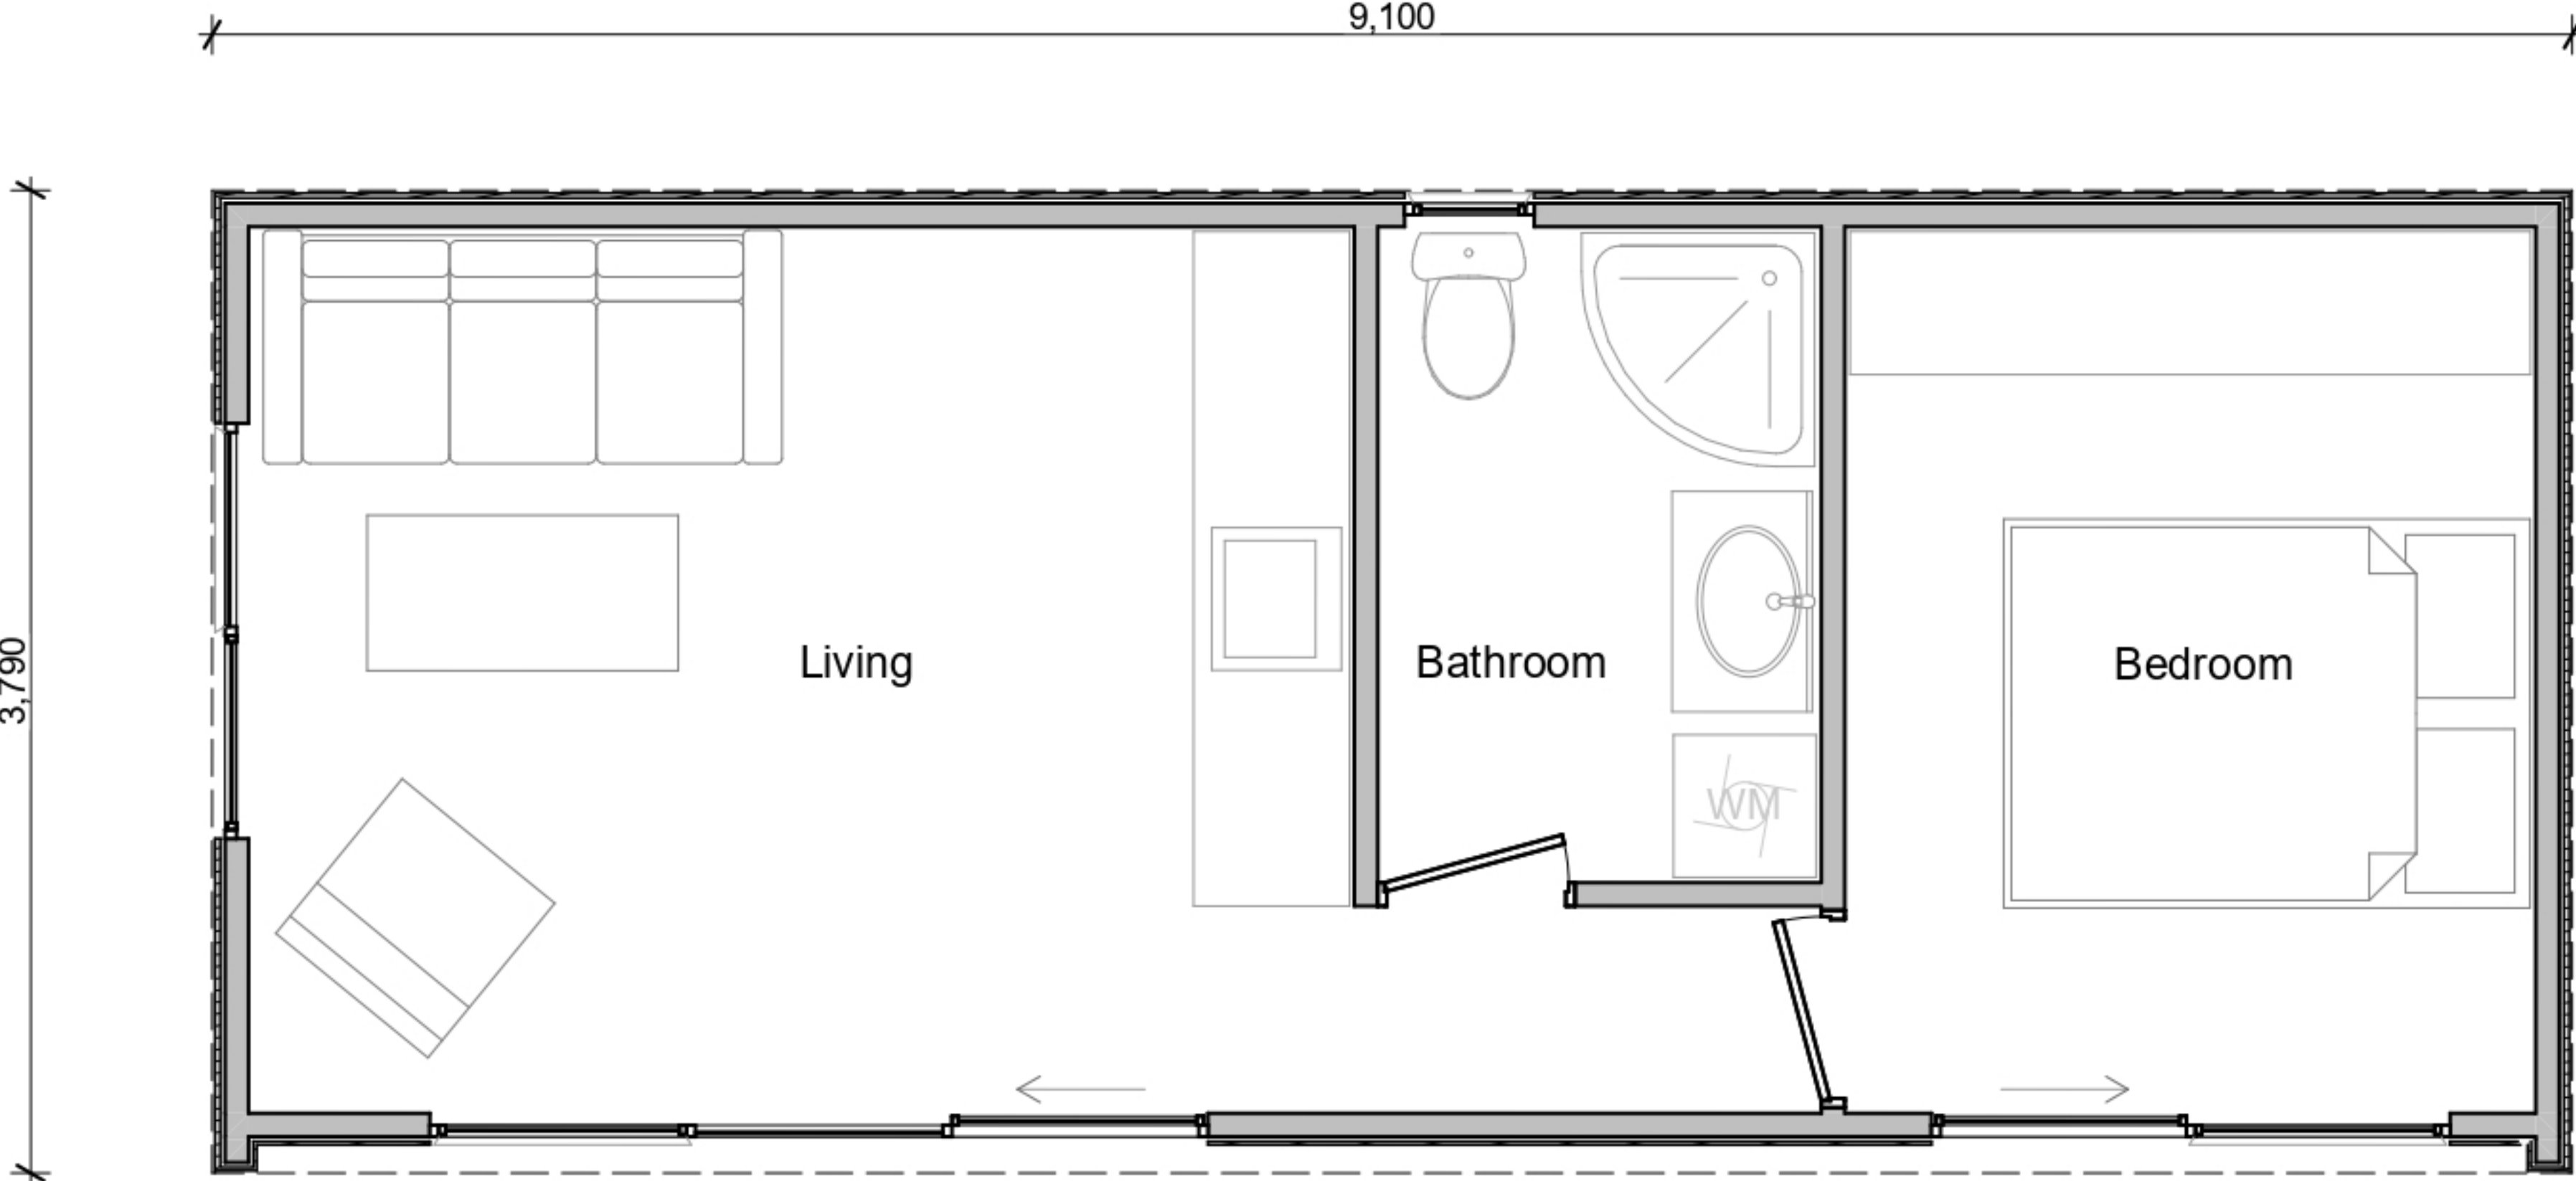

**Model**

Box Front 3.7 x 9.1m

One Bedroom - 371.1R

Other 1, 2 & 3 Bedroom plans available.

Kitchen & bathroom for illustrative purposes only.