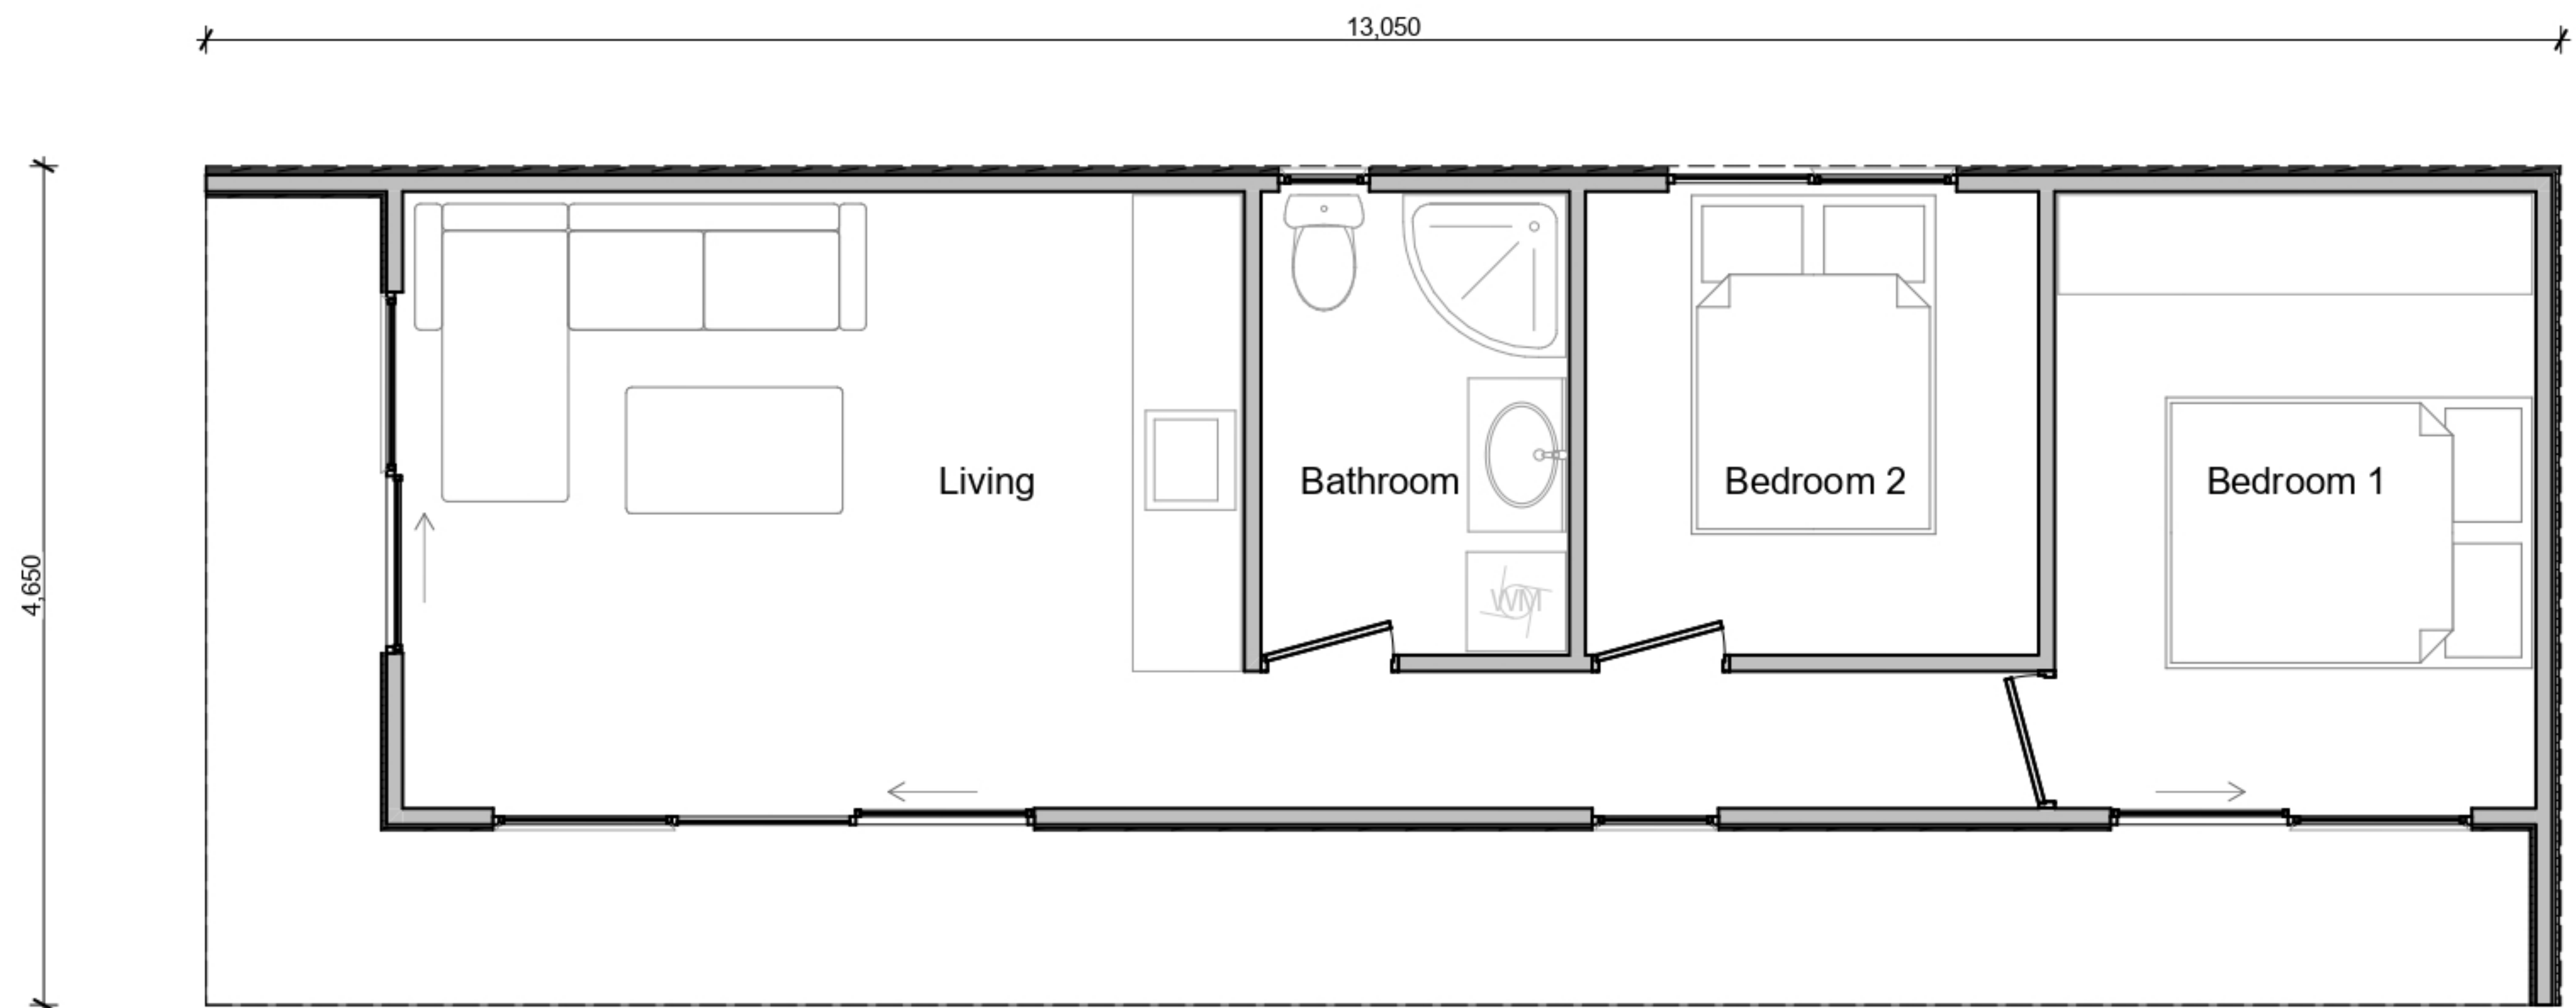

**Model**

Open Front 4.6 x 13.0m

Two Bedroom - 462.1R

Other 1, 2 & 3 Bedroom plans available.

Kitchen & bathroom for illustrative purposes only.