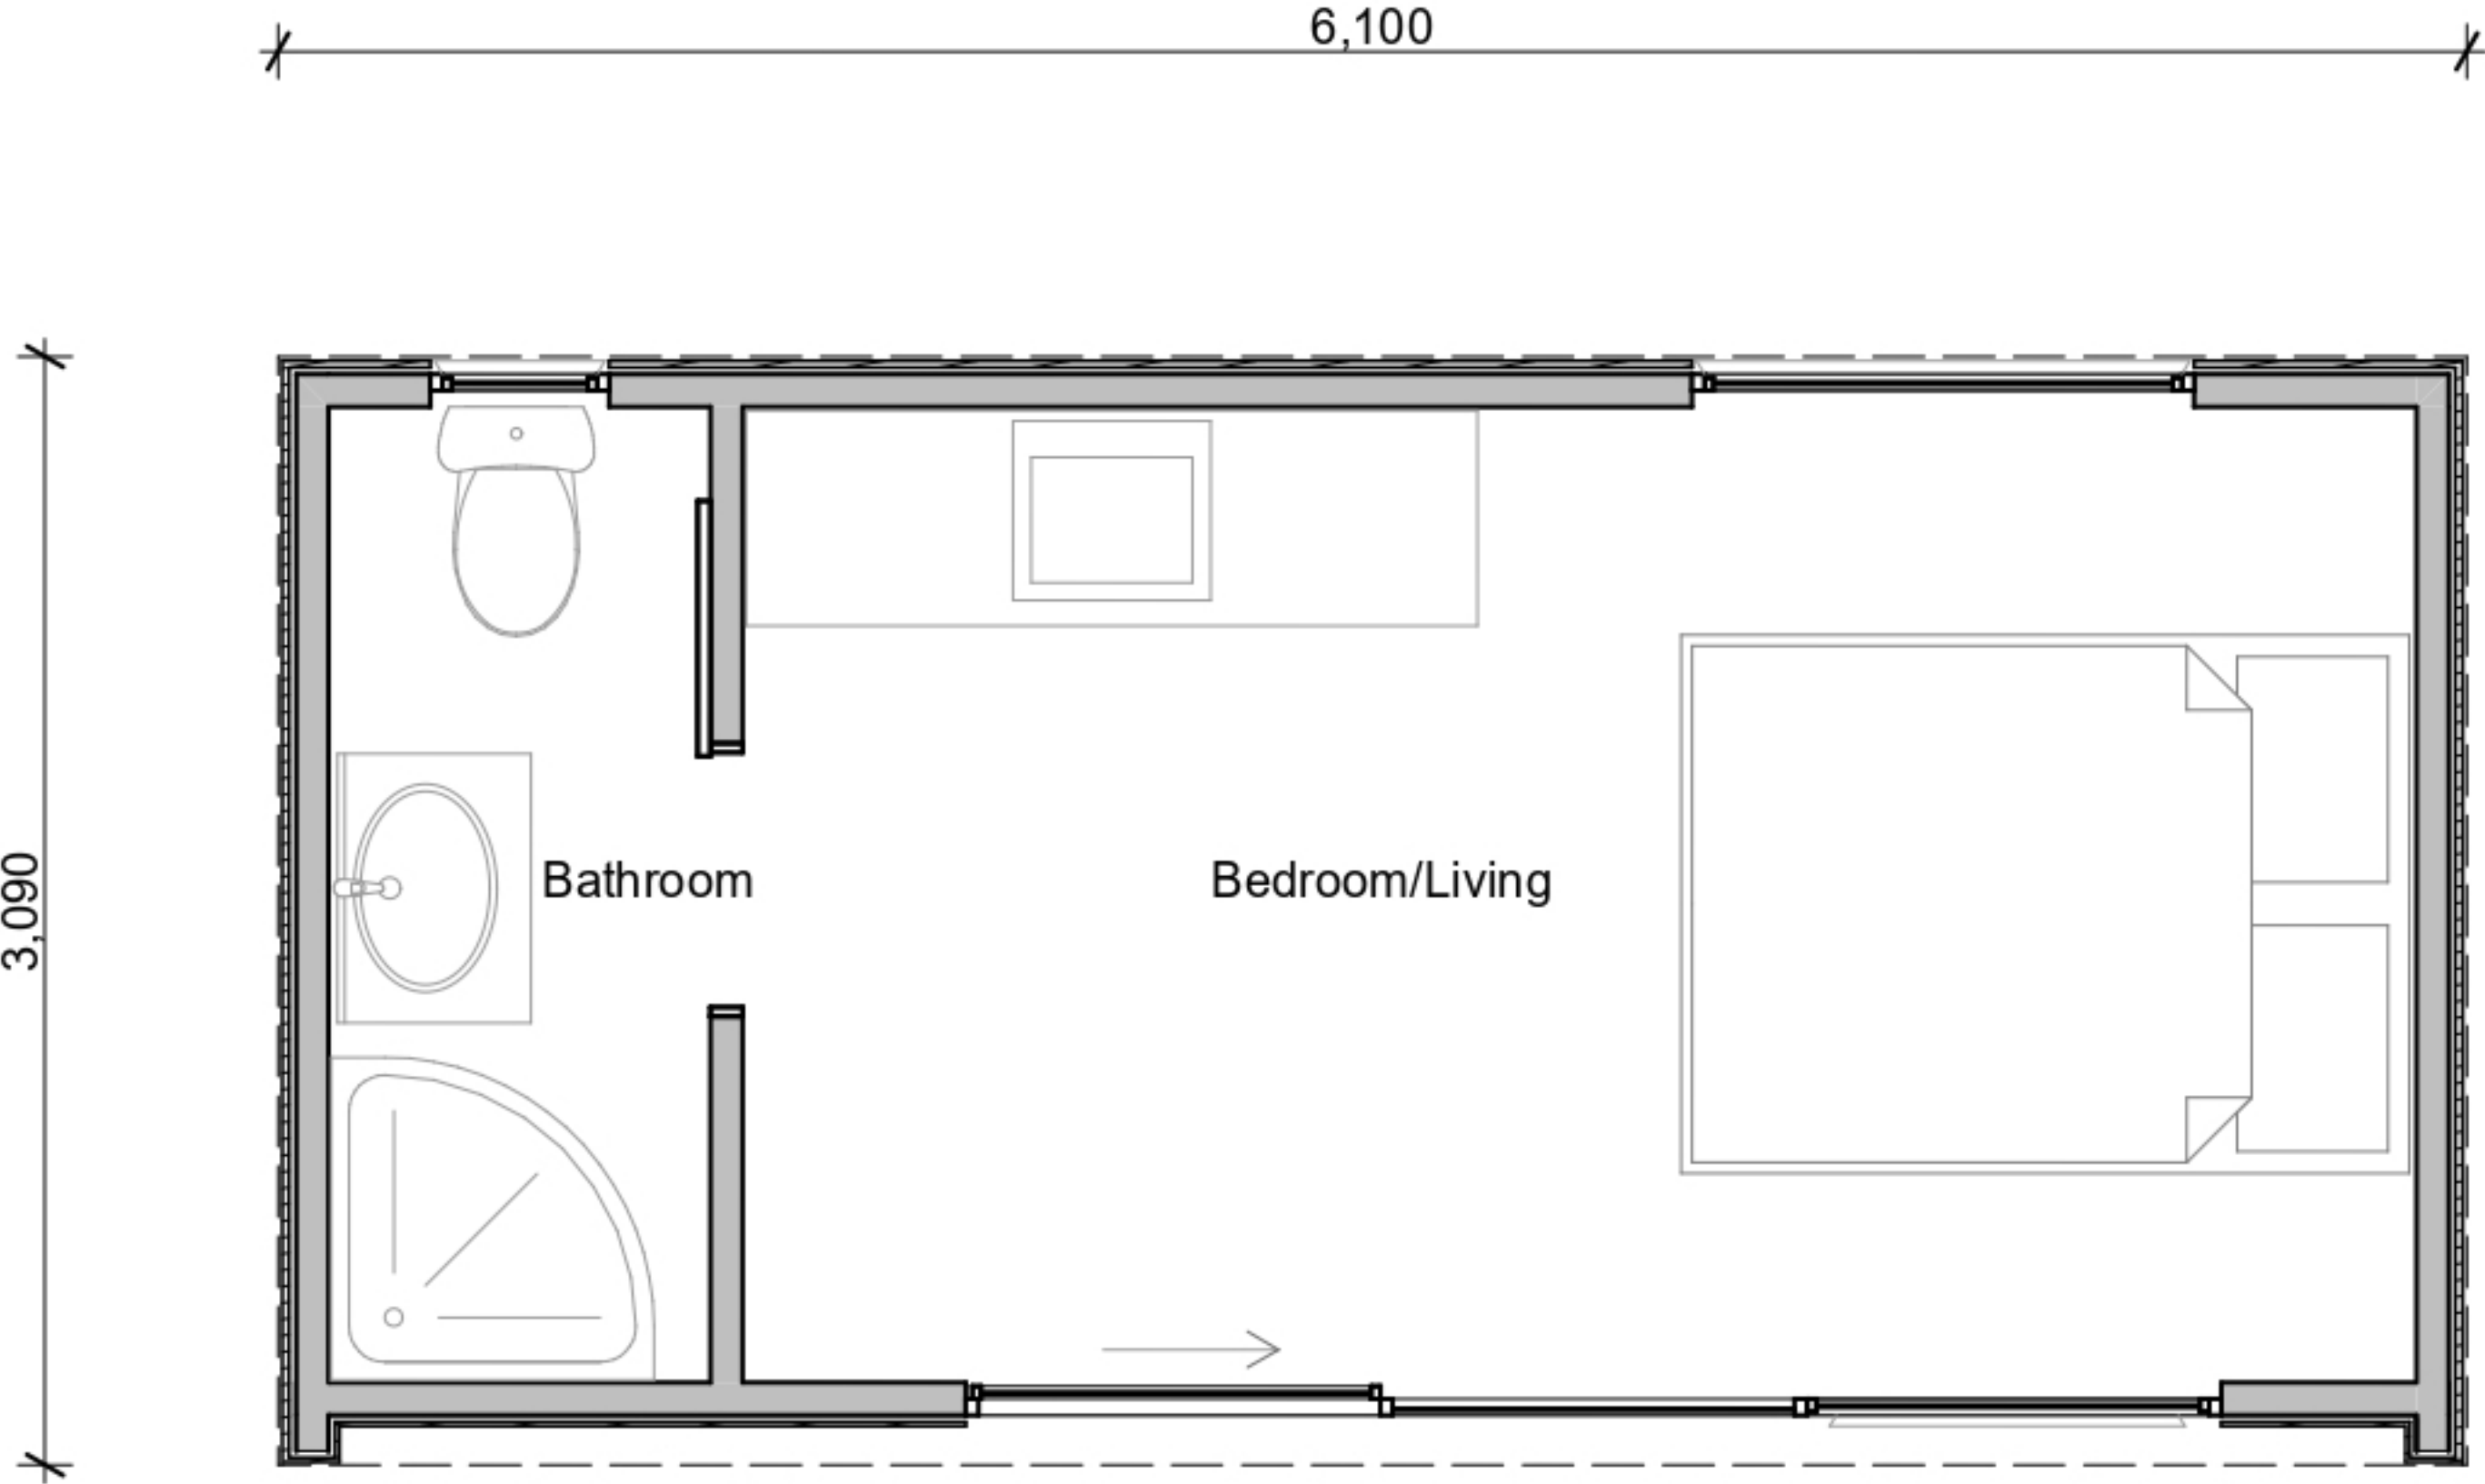

Model

Box Front 3.0 x 6.1m
Studio - 300.2R

Other Open plan, Studio, 1 & 2 Bedroom plans available.

Kitchen & bathroom for illustrative purposes only.