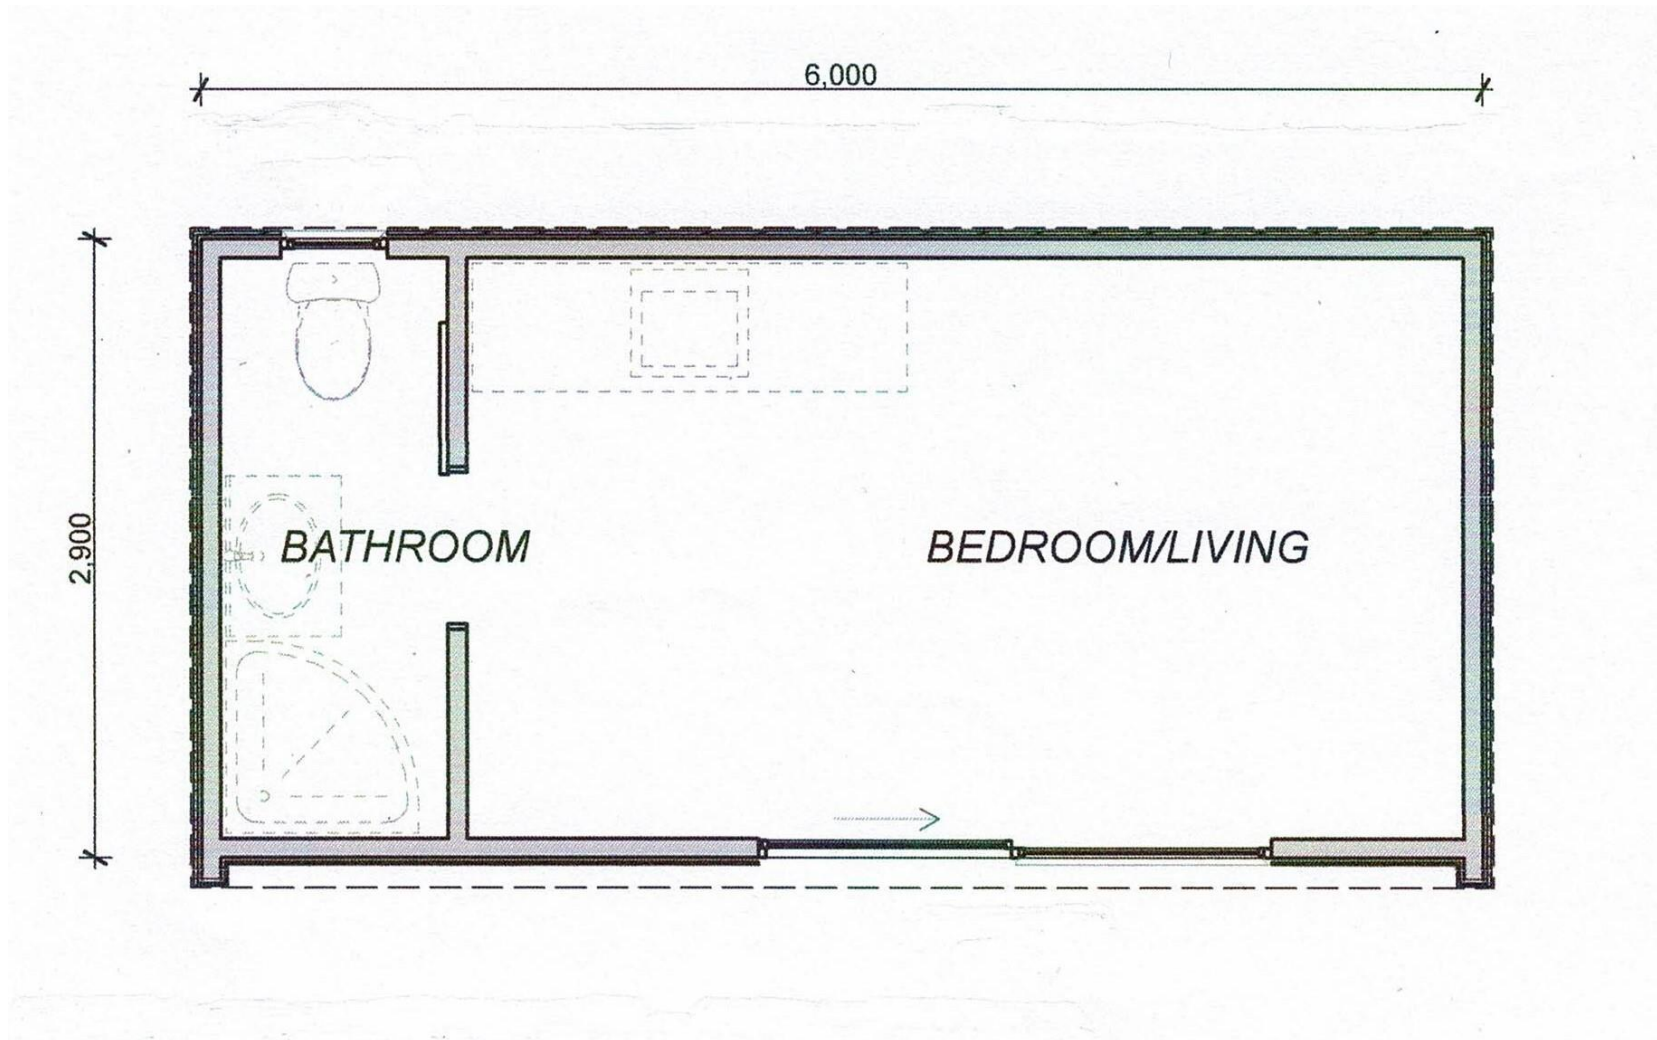

Model

BoxFront 2.9 x 6.0m

Studio – 290.R

Other Open plan, Sleepout, 1 & 2 Bedroom plans available

Kitchen & bathroom for illustrative purposes only.