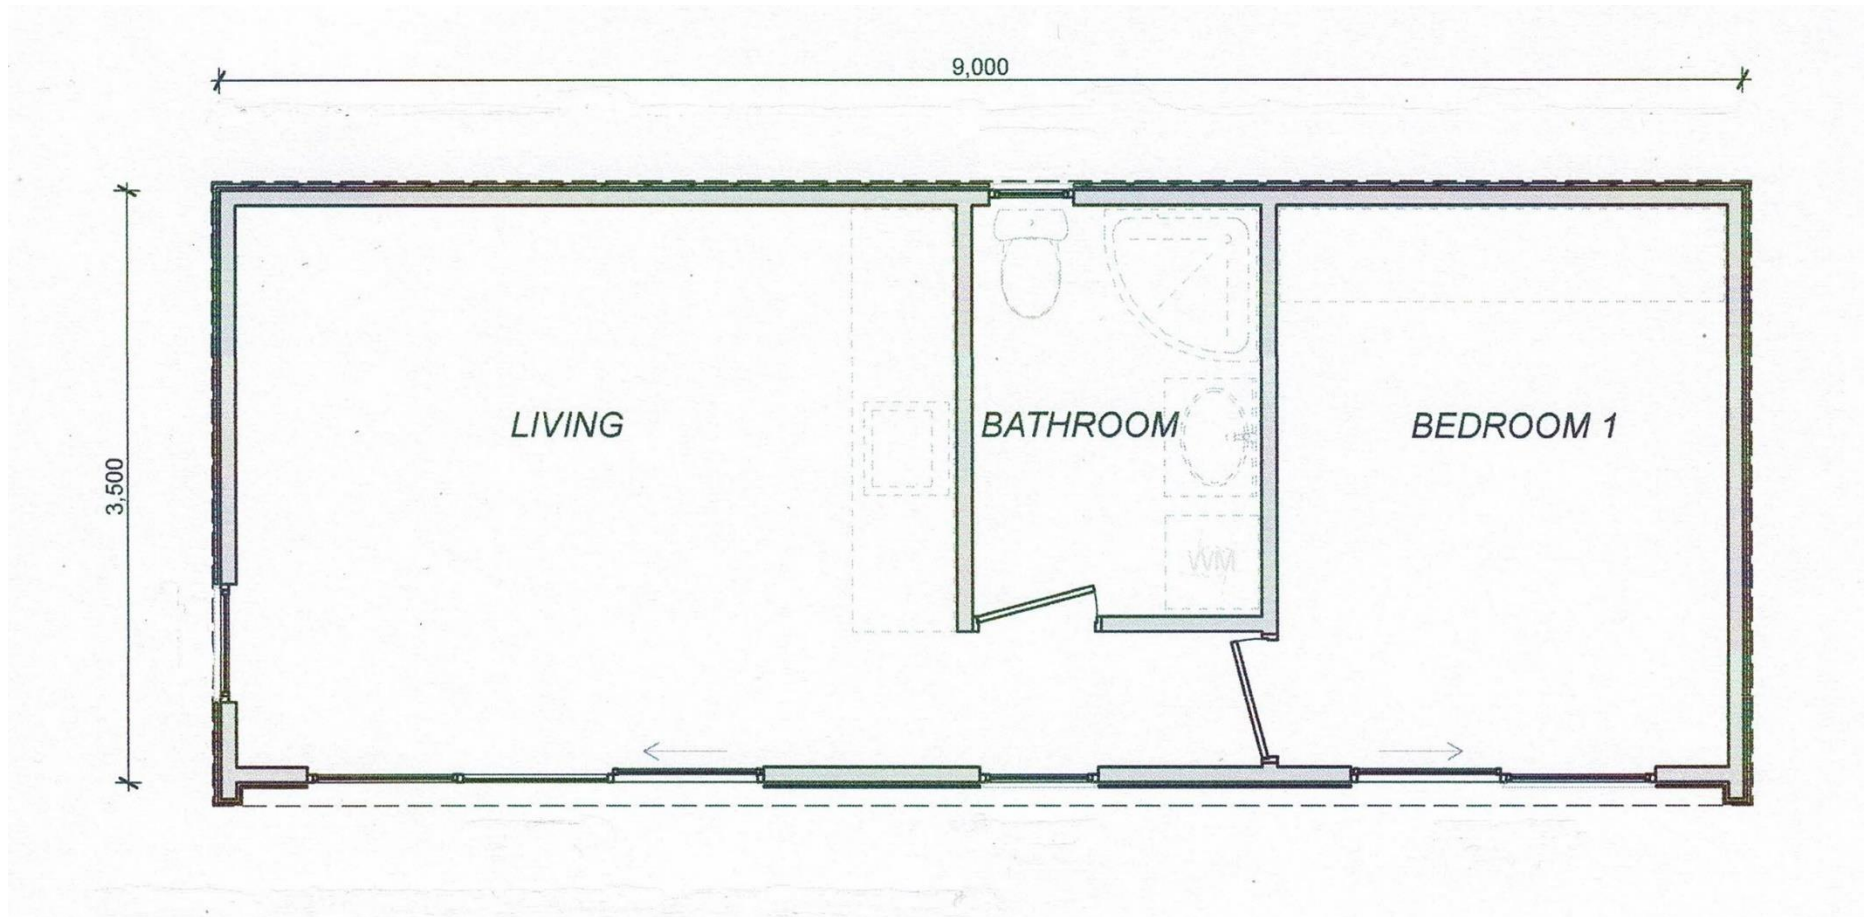

Model

BoxFront 3.5 x 9.0m

One Bedroom – 351.R

Other 1,2 & 3 Bedroom plans available

Kitchen & bathroom for illustrative purposes only